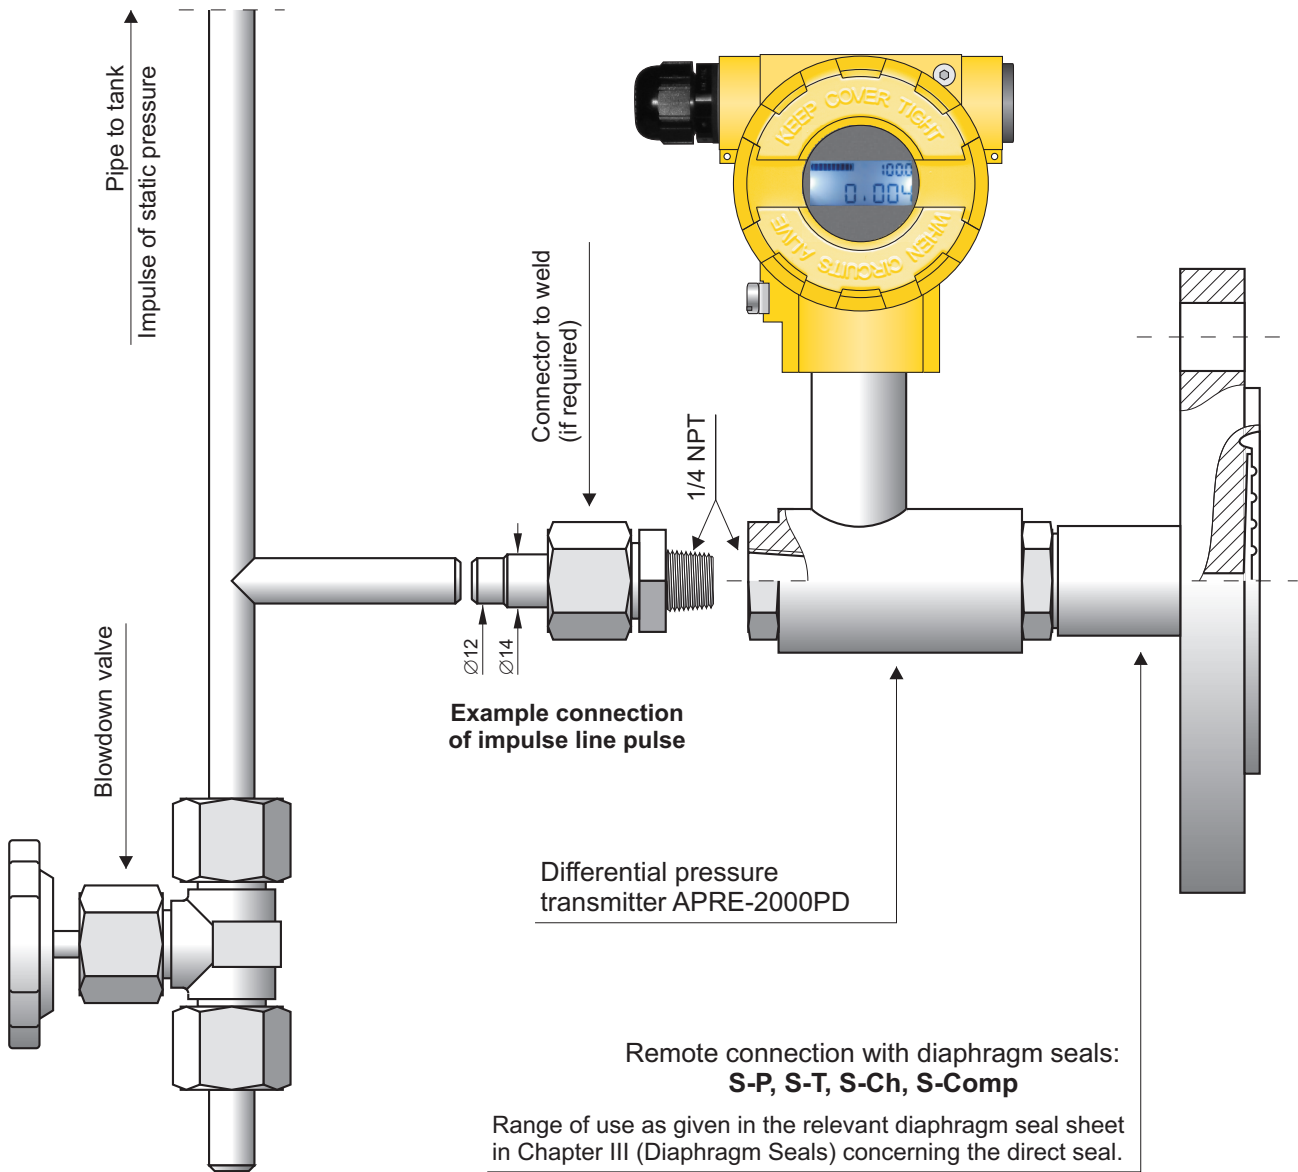

Smart differential pressure transmitters with direct diaphragm seals

Ordering procedure

Differential pressure transmitter:

**APRE-2000PD, APRE-2000PZ,
APR-2000ALE, APR-2000ALW** /

Special versions
– according to the transmitter sheets

Nominal measuring range

Start of set range – in relation to 4 mA output

End of set range – in relation to 20 mA output

Diaphragm seal according to the diaphragm seals sheets