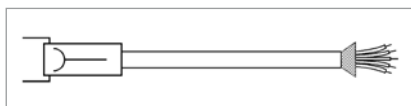

CONNECTING CABLES

Connecting cables with plug (socket) on one end	Ordering code
M23 (Conin), 12 pole, TPE cable, ccw, mating connector for connection G/H, 3 m	1 543 002
M23 (Conin), 12 pole, TPE cable, ccw, mating connector for connection G/H, 5 m	1 543 003
M23 (Conin), 12 pole, TPE cable, ccw, mating connector for connection G/H, 10 m	1 543 004
M23 (Conin), 12 pole, TPE cable, ccw, mating connector for connection G/H, 15 m	1 543 005
M23 (Conin), 12 pole, TPE cable, ccw, mating connector for connection G/H, 20 m	1 543 006
M23 (Conin), 12 pole, TPE cable, ccw, mating connector for connection G/H, 25 m	1 543 007
M23 (Conin), 12 pole, TPE cable, ccw, mating connector for connection G/H, 30 m	1 543 008